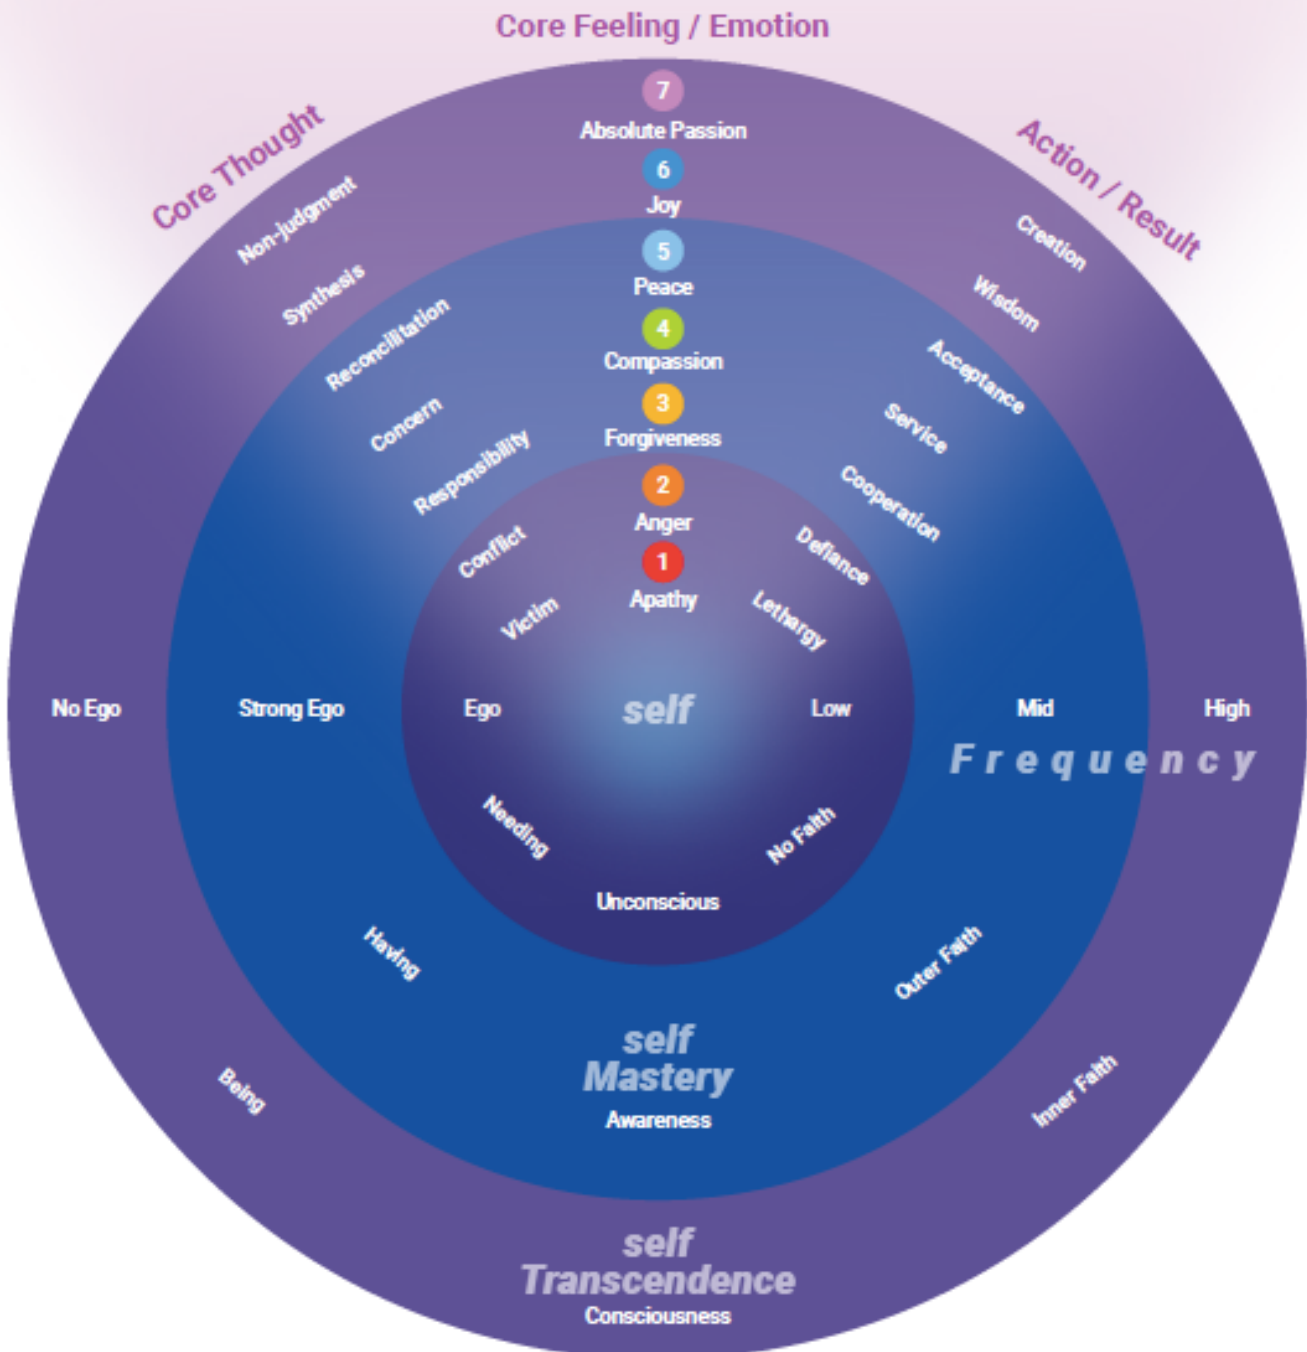

Energetic Self Perception

© Bruce D Schneider 1999, 2006, 2018

Dr. Mariya Petrenko, Scientist Coaching

Life and career transformation coaching
 Energy Index Assessment and Energy leadership educational workshops
 Re-discovering self-worth, boundaries and satisfaction for grown up "good girls"